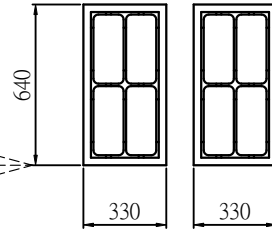

Standard (標準)  
 Lower dust collector (下集塵器)  
 Working area (工作範圍) : 330 x 640 mm

Option (選配)  
 Both Upper dust collector and Auto tool exchange are install (上集塵器 + 自動換刀)  
 Working area (工作範圍) : 330 x 620 mm